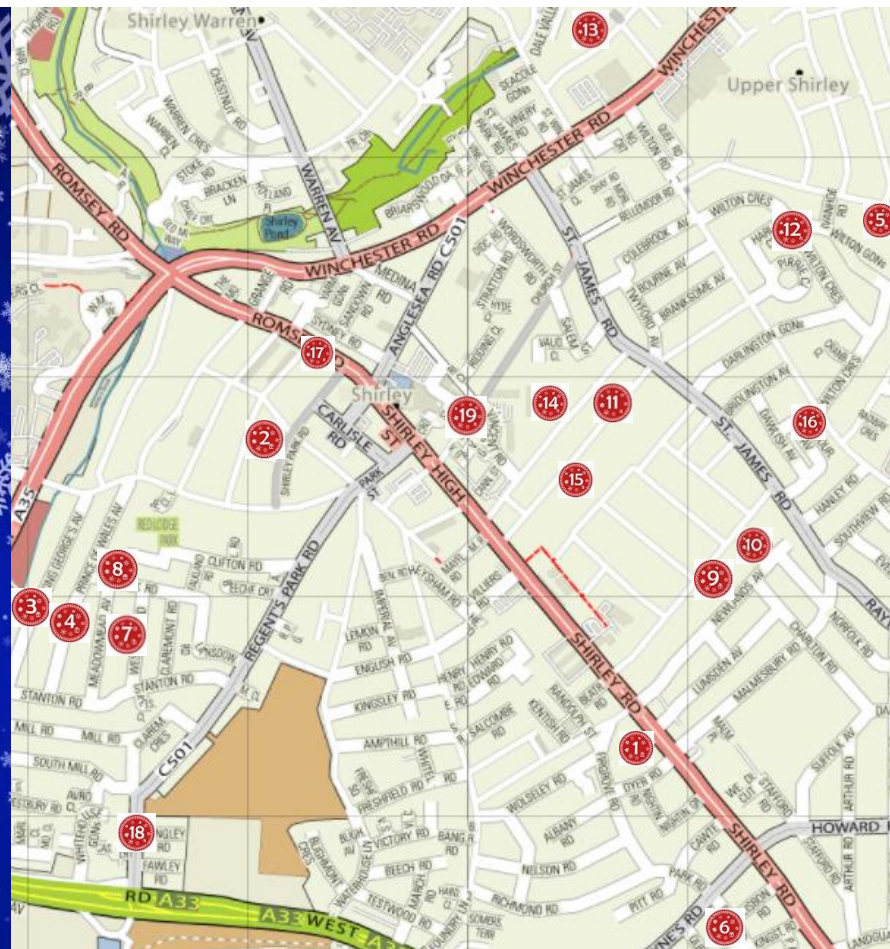

Advent Windows 2020

Trail Map

Under #? Why not enter our competition for a prize in January! There are 2 ways you can enter:

1. Take some paper with you when you visit the advent windows and draw what you see! (Don't forget to number your windows!) Prizes for the most drawn and best drawn windows!
2. Collect the hidden letters in each window and when you've got them all, unscramble the letters to spell out a mystery phrase about Christmas! Write your answer in the spaces below - prizes for any correct answers!

Find us on
You Tube

Shirley Baptist Church
every day church for everywhere people

- 1 1 Dyer Road - Joy to the World
- 2 18 Shirley Park Road - Hark! The Herald Angels Sing
- 3 151 King Georges Avenue - It was on a Starry Night
- 4 9 Prince of Wales Avenue - O Come All Ye Faithful
- 5 50 Wilton Gardens - We Three Kings
- 6 15 Kingston Road - Once in Royal David's City
- 7 52 Meadowmead Avenue - The Little Drummer Boy
- 8 29 Prince of Wales Avenue - O Holy Night
- 9 74 Newlands Avenue - It Came Upon a Midnight Clear
- 10 100 Newlands Avenue - Angels from the Realms of Glory
- 11 66 Shirley Avenue - Silent Night
- 12 15 Pirrie Close - O Little Town of Bethlehem
- 13 32 Norham Avenue - Ding Dong! Merrily on High
- 14 111 Howards Grove - While Shepherds Watched Their Flocks
- 15 37 Shirley Avenue - In the Bleak Midwinter
- 16 2 Dawlish Avenue - See Him Lying on a Bed of Straw/Calypso Carol
- 17 27 Romsey Road - The First Noel
- 18 11 Regents Park Road - See Amid the Winter's Snow
- 19 Shirley Baptist Church, Church Street - Away in a Manger

A sideshow of all the windows will be shown in our Virtual Nativity Service on 20th December - see separate flyer for more details.

Numbers in red circles = days in December that each window will be revealed